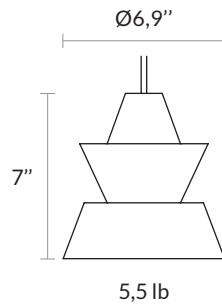

LAB S18^{US}
.édition

Alain Ellouz
.paris

LAB S18^{US} .édition

PENDANT LIGHT

LAB S18[®]
DESIGN BY ATELIER ALAIN ELLOUZ
MADE IN FRANCE

MATERIALS	Alabaster
ACCESSORIES	Black canopy Ø5" 78" of black textile cable
SOCKET	E12 Recommended bulb : LED bulb flam E12 2,5W 2700K 170 lm - Dimmable
REFERENCE	ED-0069 UL certified (also available in European version)
WARRANTY	2 years warranty